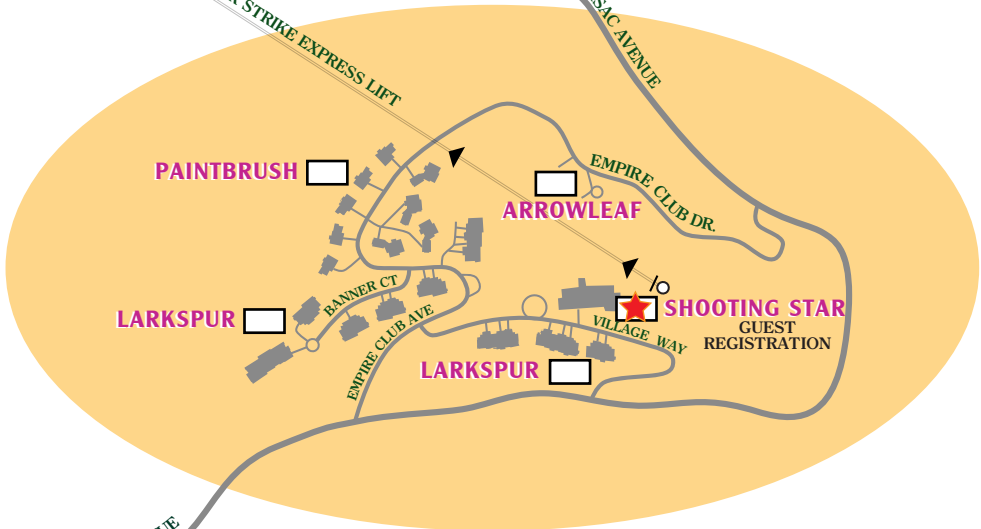

RUBY EXPRESS LIFT

EMPIRE CANYON LODGE
(day lodge)

THE VILLAGE

AT EMPIRE PASS

NORTH

NORTHSIDE EXPRESS LIFT

SILVER STRIKE EXPRESS LIFT

DEER VALLEY
RESORT

MARSAC AVENUE

MARSAC AVENUE

TO PARK CITY

TO SILVER LAKE VILLAGE

DEER VALLEY
LODGING
A Premier Resort

deervalleylodging.com

7715 Village Way / PO Box 3000 / Park City, Utah 84060 435/333.6200 Fax 435/333.6202